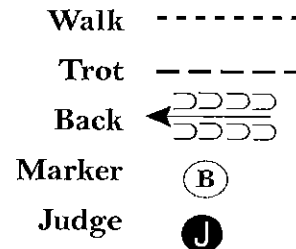

Pattern Book

Level 1 Walk-Trot /Small Fry

June 29 , 2018

Pre 4th of July Show

Small Fry/ Walk Trot Showmanship

Show Date: 06-29-2018

www.horshowpatterns.com

www.horshowpatterns.com

Be ready at A.

1. Trot from A to B.
2. At B, walk to judge.
3. Stop and set up for inspection.
4. When dismissed, turn 90 degrees and trot away from judge.
5. Follow the instructions of your ring steward.