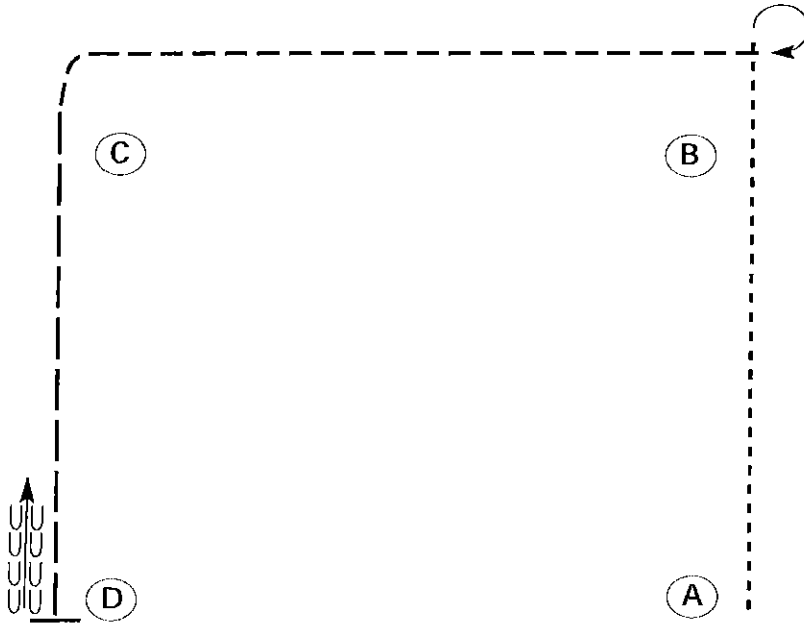

Pre 4th of July Show

Small Fry/ Walk Trot Horsemanship

Show Date: 06-29-2018

www.HorseShowPatterns.com

www.HorseShowPatterns.com

Be ready at A.

1. Walk from A to B.
2. Stop past B and execute a 270 degree turn to the right.
3. Jog from B around C.
4. Extend the jog from C to D.
5. Stop at D and back one horse length.

Please exit at a jog.

Walk	.....
Jog	-----
Extended Jog	- - - - -
Lope	—————
Leg Yield	|||||
Lead Change	— / —
Back	← ← ← ← ←
Marker	(B)
Sidepass	← - - - - ←

[WH/WT-23]

Pattern Provided by:

Sally Puzacke