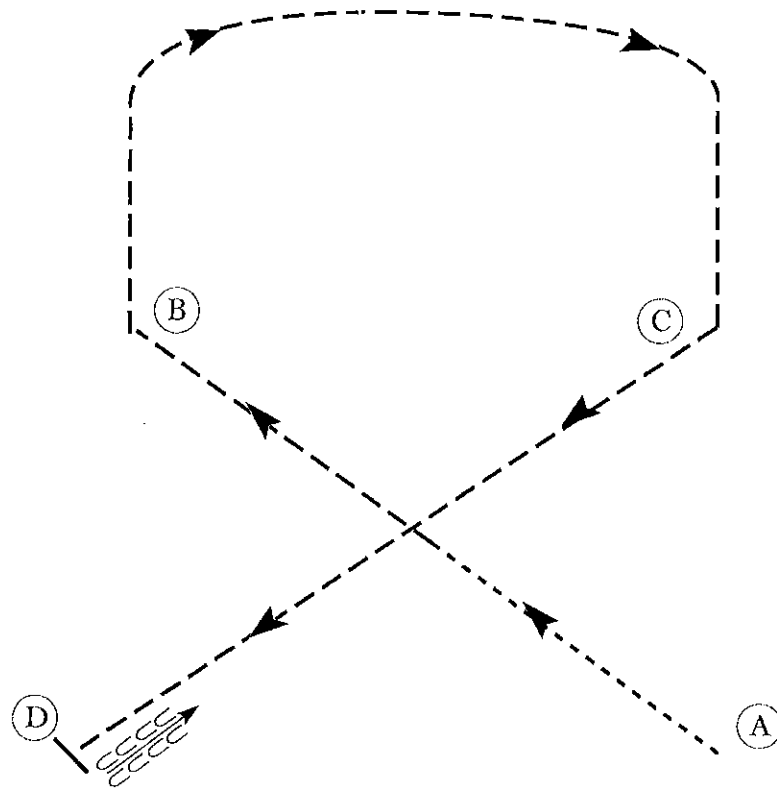

1. Walk from A to B.
2. Stop past B and execute a 270 degree turn to the right.
3. Jog from B around C.
4. Extend the jog from C to D.
5. Stop at D and back one horse length.

Please exit at a jog.

Walk
Jog	-----
Extended Jog	- - - - -
Lope	—————
Leg Yield	
Lead Change	— / —
Back	← ← ← ← ←
Marker	(B)
Sidepass	← - - - - ←

[WH/WT-23]

Pattern Provided by:

Sally Puzacke

Pre 4th of July Show

Small Fry/ Walk Trot Equitation

Show Date: 06-29-2018

Be ready at A.

1. Walk 1/2 way to B.
2. Posting trot on the left diagonal to B.
3. Sitting trot to C.
4. Posting trot on the right diagonal 1/2 way to D.
5. Sitting trot to D.
6. Halt at D and back approximately one horse length.