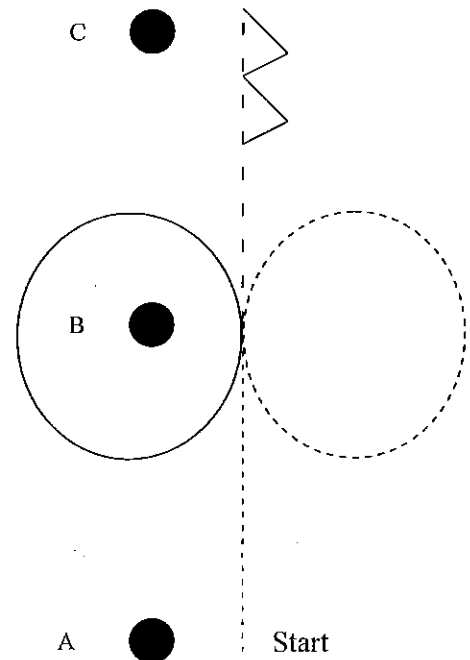

All Horsemanship

1. Start at Marker A, when instructed perform a jog from Marker A to Marker B
2. At B continue a circle to the right
3. When circle is complete pick into the extended trot and circle left
4. Close circle and break to the walk at Marker B
5. At Marker C stop and back 4 to 5 steps and proceed to the rail at a trot