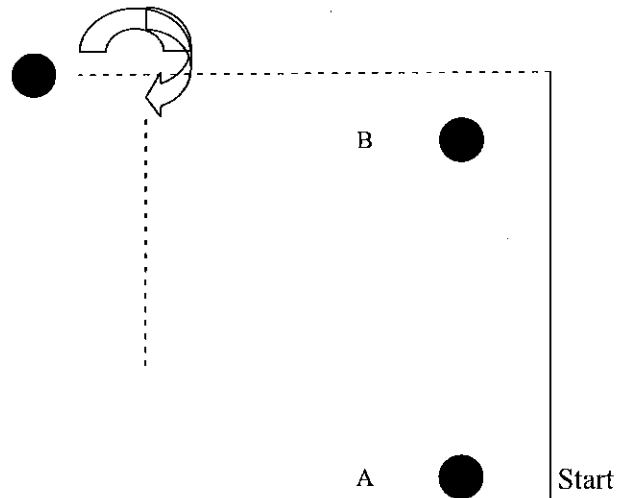

Judges: Jessica Gilliam, IN Lisa Krohn, MN

Pattern Book

Level 1 Walk-Trot /Small Fry

June 30, July 1 , 2018

Good luck! Jessica Gilliam

Walk Trot

All Showmanship

1. Start at Marker A, when instructed Walk from marker A to Marker B
2. At B trot around the corner and straight to the judge
3. Stop, Set up for inspection
4. When dismissed perform a 3/4 turn to the right
5. Exit at a walk

All Equitation

1. Start at Marker A, when instructed perform a sitting trot from Marker A to Marker B
2. At B pick up the left diagonal and continue a circle to the right
3. When circle is complete pick up the right diagonal and circle left
4. Close circle break to the walk at Marker B
5. At Marker C stop and back 4 to 5 steps and proceed to the rail at a trot