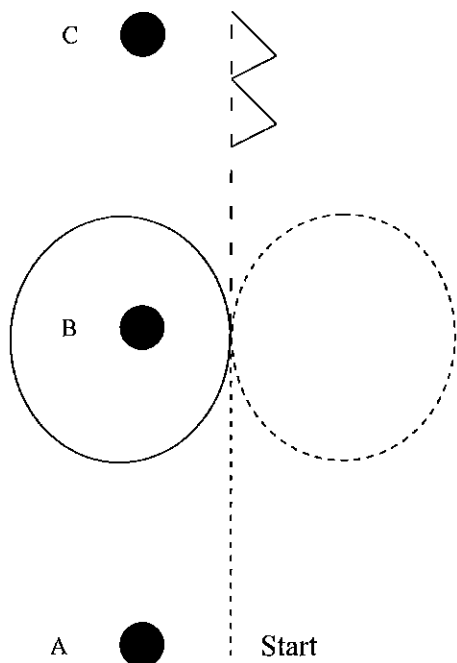

Judges: Jessica Gilliam, IN Lisa Krohn, MN

Pattern Book

Level 1 Walk-Trot /Small Fry

June 30, July 1 , 2018

Good luck! Jessica Gilliam

Walk Trot

All Showmanship

1. Start at Marker A, when instructed Walk from marker A to Marker B
2. At B trot around the corner and straight to the judge
3. Stop, Set up for inspection
4. When dismissed perform a 3/4 turn to the right
5. Exit at a walk

All Equitation

1. Start at Marker A, when instructed perform a sitting trot from Marker A to Marker B
2. At B pick up the left diagonal and continue a circle to the right
3. When circle is complete pick up the right diagonal and circle left
4. Close circle break to the walk at Marker B
5. At Marker C stop and back 4 to 5 steps and proceed to the rail at a trot