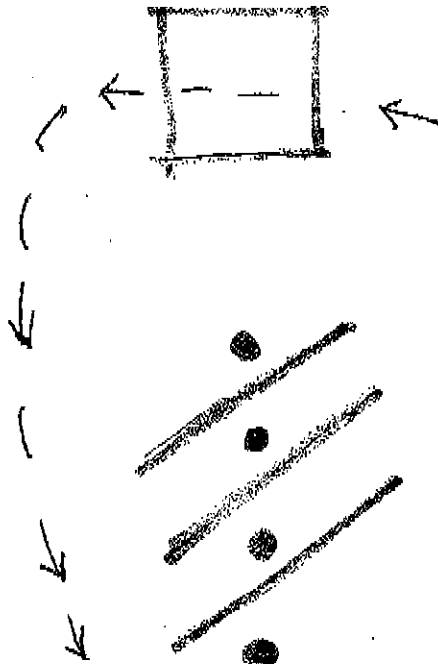

All Equitation

1. Start at Marker A, when instructed perform a sitting trot from Marker A to Marker B
2. At B pick up the left diagonal and continue a circle to the right
3. When circle is complete pick up the right diagonal and circle left
4. Close circle break to the walk at Marker B
5. At Marker C stop and back 4 to 5 steps and proceed to the rail at a trot

All Horsemanship

1. Start at Marker A, when instructed perform a jog from Marker A to Marker B
2. At B continue a circle to the right
3. When circle is complete pick into the extended trot and circle left
4. Close circle and break to the walk at Marker B
5. At Marker C stop and back 4 to 5 steps and proceed to the rail at a trot

WPGHA TRAIL

SMALL FRY
WALK TROT

③ TROT THRU BOX

④ WALK OVER POLES

FINISH

WEEKEND SHOW

② TROT INTO CHUTE
BACK TO OTHER
CHUTE - TROT OUT

① LEFT HAND GATE
(NO ROTATE)