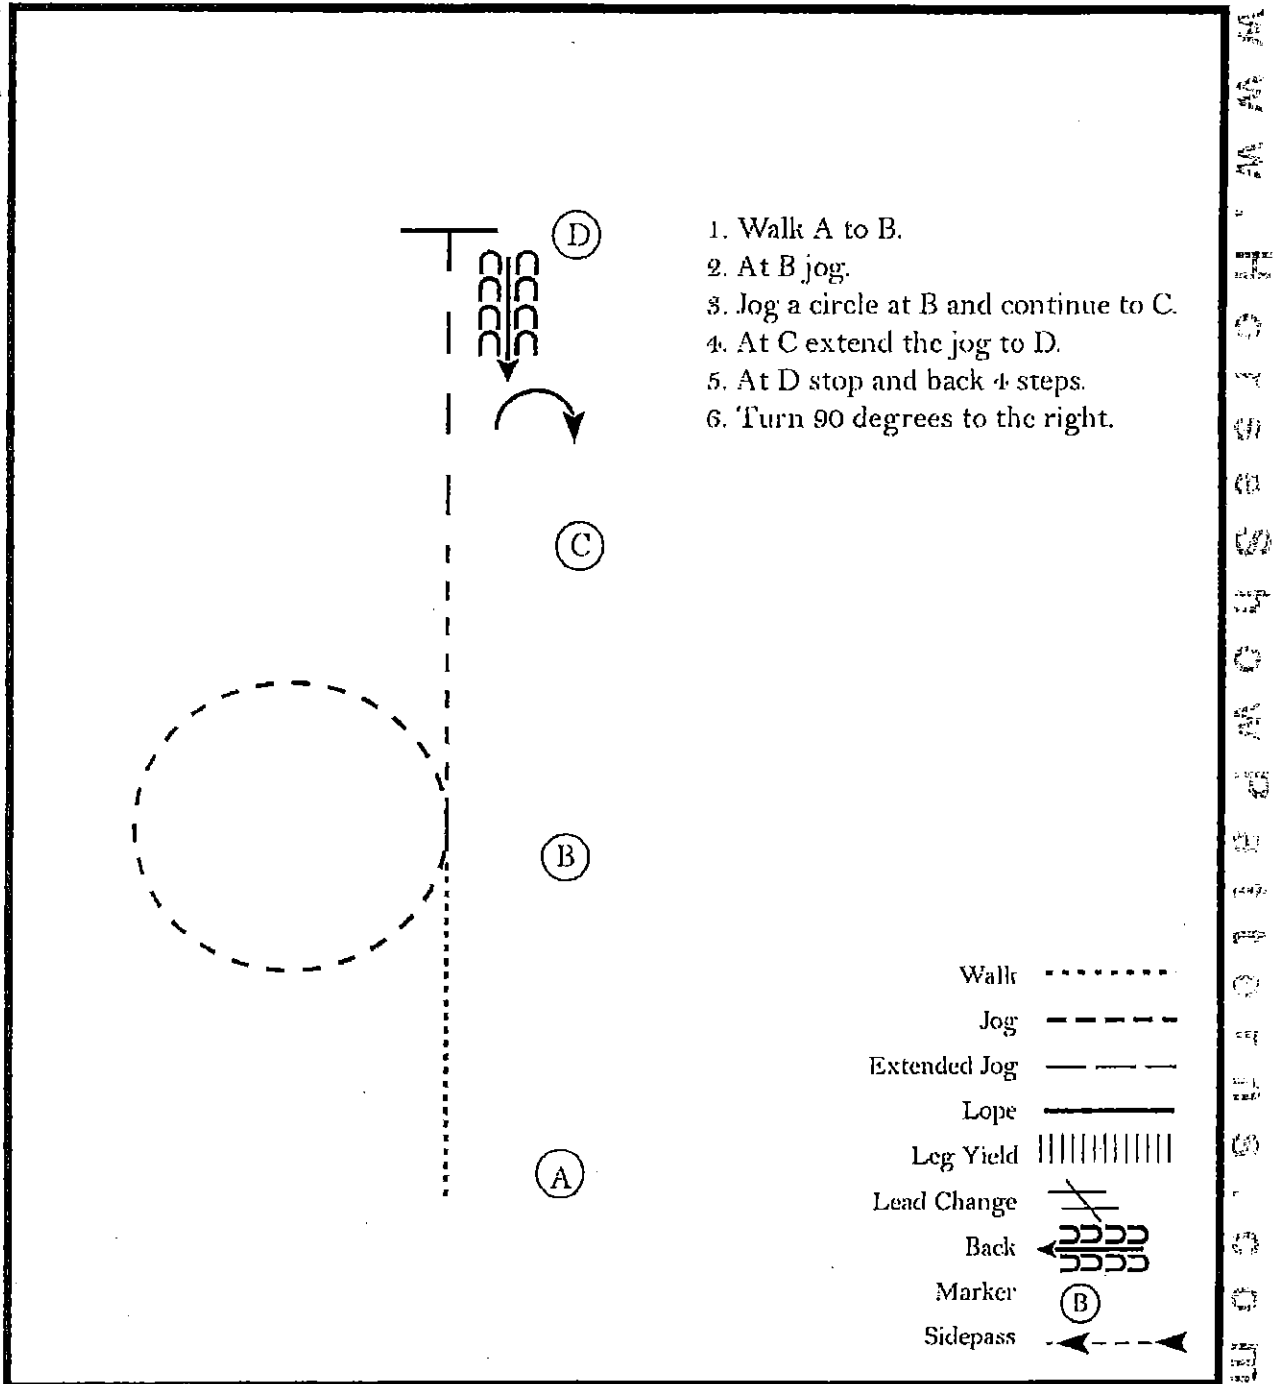

1. Trot from A to B
2. At B walk around and to judge
3. Stop and set up for inspection
4. When dismissed, perform a 1/4 turn
5. Exit at a walk.

Follow the instructions of your ring steward.

Pattern Provided by:

Don Jox

WPQHA Spring fling!

Western Horsemanship (Small Fry, YA, & AM Walk Trot)

Pattern provided by:
Don Jox

Walk Trot Equitation

Be ready at A

1. Start on left diagonal to cone B
2. At cone B circle to right
3. At cone B change diagonal and circle left
4. At cone B sitting trot to cone C
5. Stop and back.