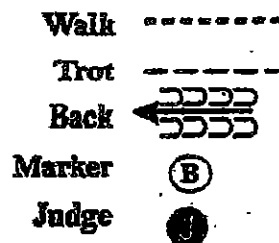

Judges: Don Jox, OH

Pattern Book

Level 1 Walk-Trot /Small Fry

June 8, 2018

Small Fry Showmanship

www.HorsePatterns.com

www.HorsePatterns.com

Be ready at A

1. Trot from A to B
2. At B walk around and to judge
3. Stop and set up for inspection
4. When dismissed, perform a 1/4 turn
5. Exit at a walk.

Follow the instructions of your ring steward.

Pattern Provided by: