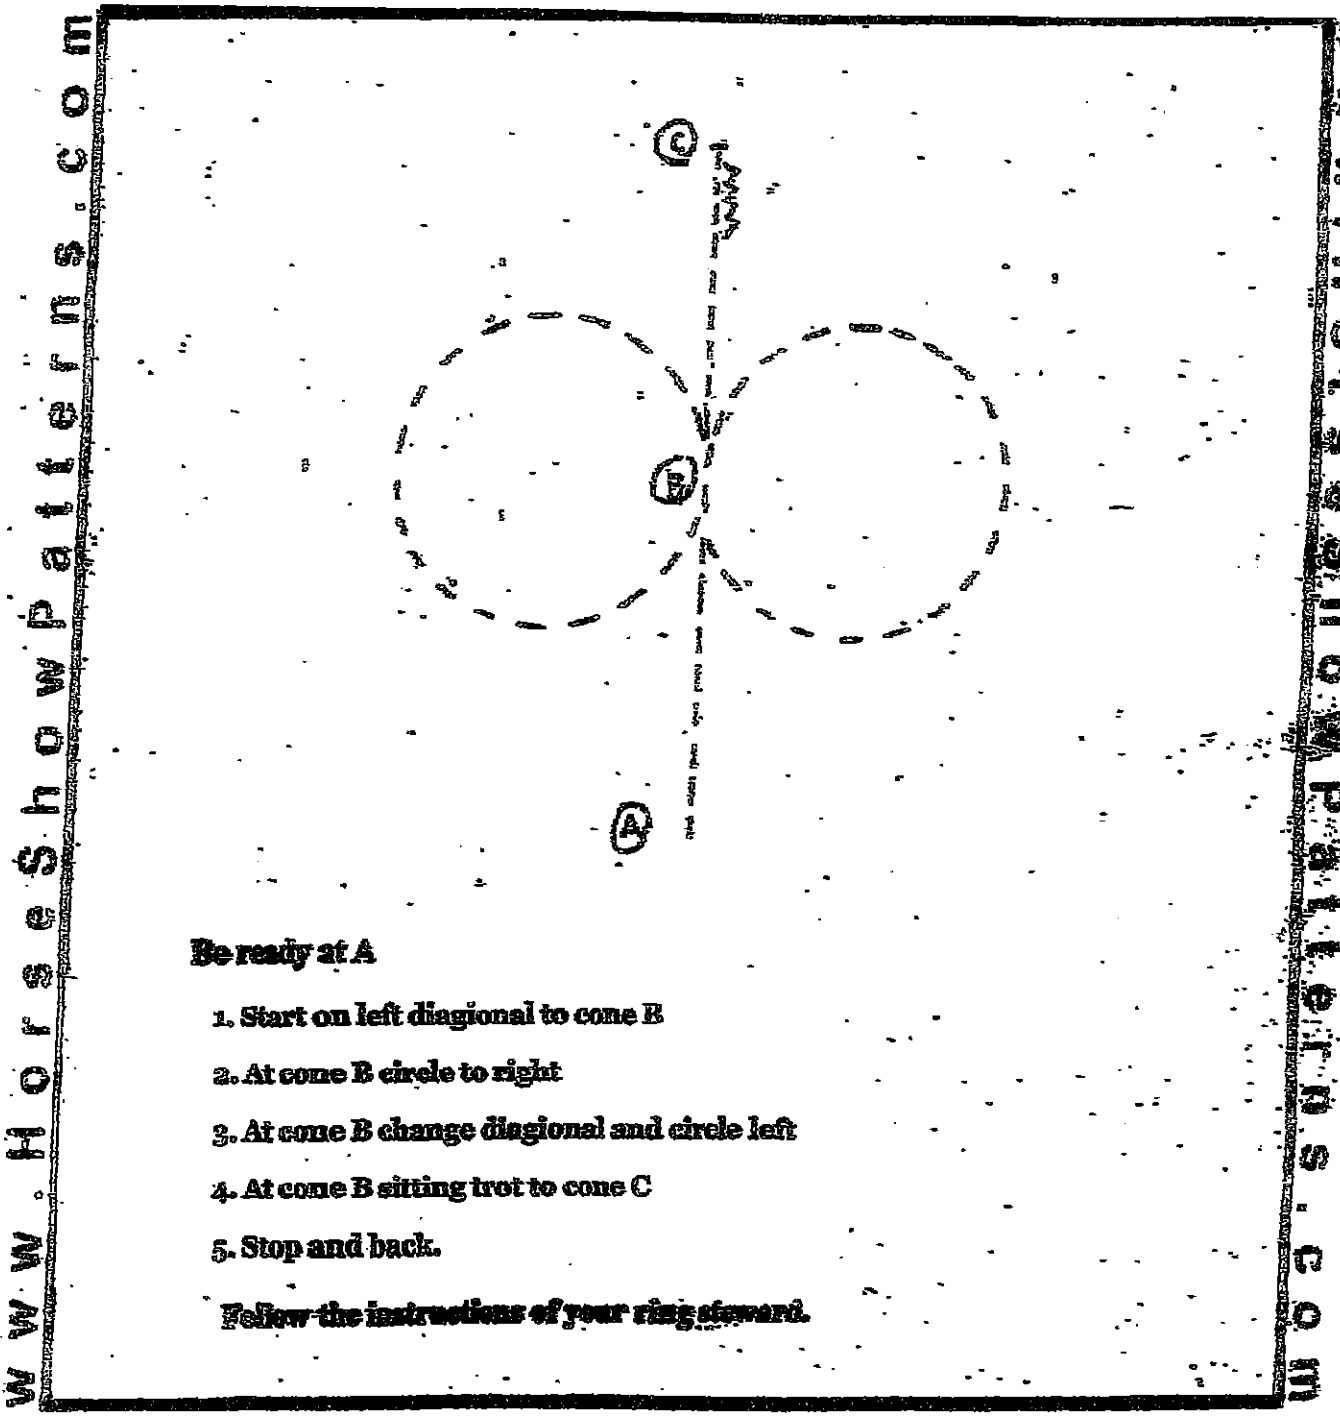

1. Trot from A to B
2. At B walk around and to judge
3. Stop and set up for inspection
4. When dismissed, perform a 1/4 turn
5. Exit at a walk.

Follow the instructions of your ring steward.

Pattern Provided by:

Don Jox

WPQHA Spring fling!

Western Horsemanship (Small Fry, YA, & AM Walk Trot)

Pattern provided by:
Don Jox

Walk Trot Equitation

Be ready at A

1. Start on left diagonal to cone B
2. At cone B circle to right
3. At cone B change diagonal and circle left
4. At cone B sitting trot to cone C
5. Stop and back.