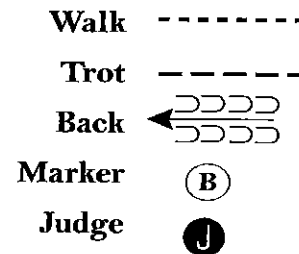

2 Judges: Darren Wright, Randy Wilson

Pattern Book

Small Fry Patterns

Trail for both shows will run on July 28th to both Judges

July 29, 2018

WPQHA Summer Bash

Showmanship (Small Fry)

Show Date: 07-29-2018

www.HorseShowPatterns.com

www.HorseShowPatterns.com

Be ready at A.

1. Trot from A to B.
2. Walk from B to the judge.
3. Stop and set up for inspection.
4. When dismissed, turn 90 degrees.
5. Trot away from judge and follow the instructions of your ring steward.