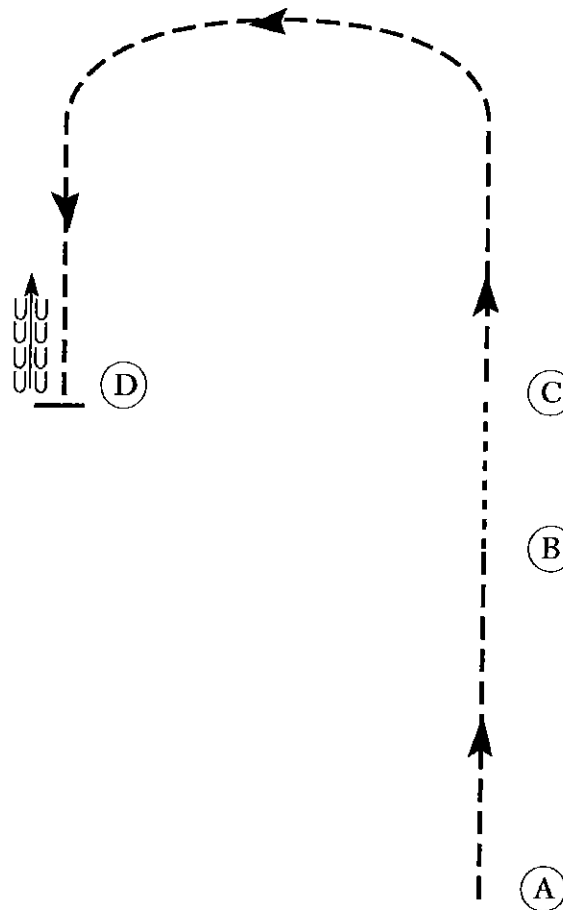

www.HorseShowPatterns.com

www.HorseShowPatterns.com

Be ready at A.

1. Trot from A to B.
2. Walk from B to the judge.
3. Stop and set up for inspection.
4. When dismissed, turn 90 degrees.
5. Trot away from judge and follow the instructions of your ring steward.

[S/WT-10]

Pattern Provided by:

Randy Wilson

WPQHA Summer Bash

Hunt Seat Equitation (Small Fry)

Show Date: 07-29-2018

www.HorseShowPatterns.com

www.HorseShowPatterns.com

Be ready at A.

1. Posting trot on the left diagonal from A to B.
2. Walk from B to C.
3. Posting trot on the right diagonal from C to D.
4. Stop and back approximately one horse length at D.

Exit at a sitting trot.