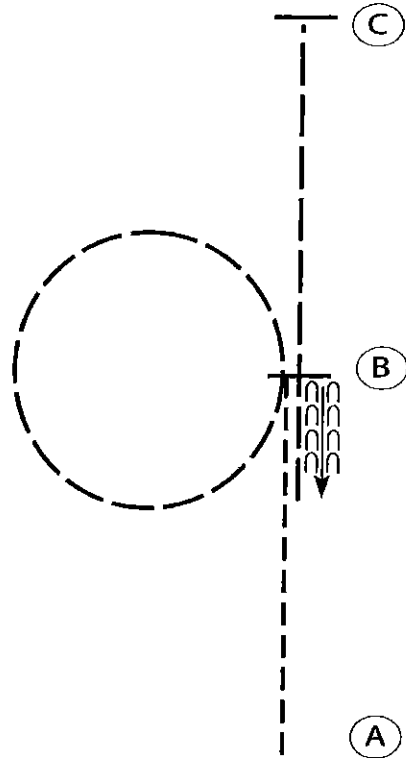

www.HorseShowPatterns.com

www.HorseShowPatterns.com

Be ready at A.

1. Trot from A to B.
2. Walk from B to the judge.
3. Stop and set up for inspection.
4. When dismissed, turn 90 degrees.
5. Trot away from judge and follow the instructions of your ring steward.

Be ready at A.

1. Posting trot on the left diagonal from A to B.
2. Walk from B to C.
3. Posting trot on the right diagonal from C to D.
4. Stop and back approximately one horse length at D.

Exit at a sitting trot.

Walk	-----
Trot	- - - - -
Extended Trot	-----
Canter	-----
Leg Yield	
Lead Change	↙ ↘
Back	← ← ← ← ←
Marker	ⓑ
Sidepass	← →
Hand Gallop	-----

[HSE/WT-20]

Pattern Provided by:

Randy Wilson

WPQHA Summer Bash

Western Horsemanship (Small Fry)

Show Date: 07-29-2018

www.HorseShowPatterns.com

www.HorseShowPatterns.com

Be ready at A.

1. Jog from A to B.
2. Extend the jog in a circle to the left.
3. Stop at B.
4. Back one horse length at B.
5. Jog to C.
6. Stop at C.