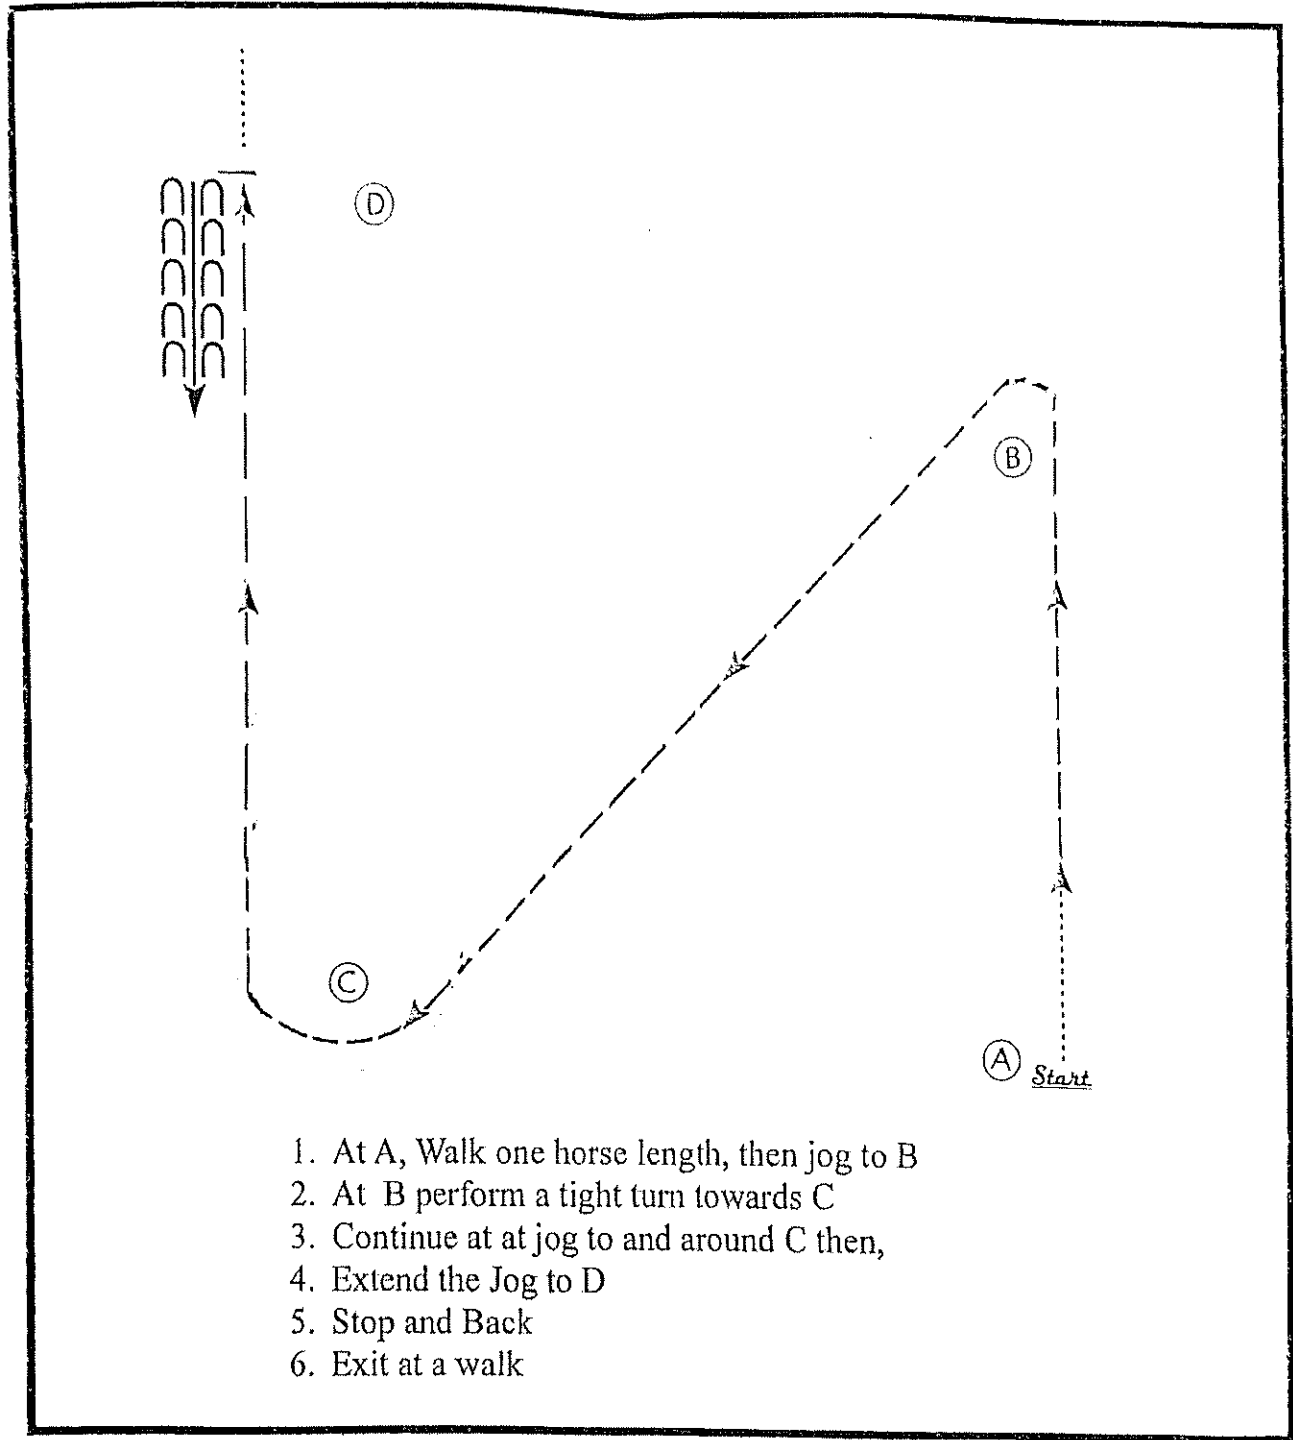

Level 1 Walk-Trot /Small Fry

August 14, 2020

Small-Fry Showmanship

Show Date: 8-14

1. Start at A. Trot to and around B.
2. Continue at a trot and perform a left turn to C and stop.
3. Set up
4. Inspection
5. When dismissed, back
6. Perform a 90 turn, exit at a walk

Pattern Provided by:

The Judges

Small-Fry/Walk-Trot Equitation

Show Date: 8-14

1. Begin at A. Walk 6 steps then trot right diagonal around B
2. Half way to C change diagonals.
3. After rounding C trot to D
4. Stop at D and Back
5. Exit at a sitting trot

Pattern Provided by:

The Judges

Small-Fry/Walk-Trot Horsemanship

Show Date: 8-14

1. At A, Walk one horse length, then jog to B
2. At B perform a tight turn towards C
3. Continue at at jog to and around C then,
4. Extend the Jog to D
5. Stop and Back
6. Exit at a walk

Pattern Provided by:
The Judges

WPQHA Novice Show

All Walk Trot Trail

Show Date: 8/14/20

1. Walk over two poles to gate
2. Walk thru the gate
3. Trot over the pole
4. Break to a walk and walk into chute
5. Back out of chute
6. Walk over bridge
7. Walk through box
8. Trot over poles
9. Break to the walk and walk over final pole to finish