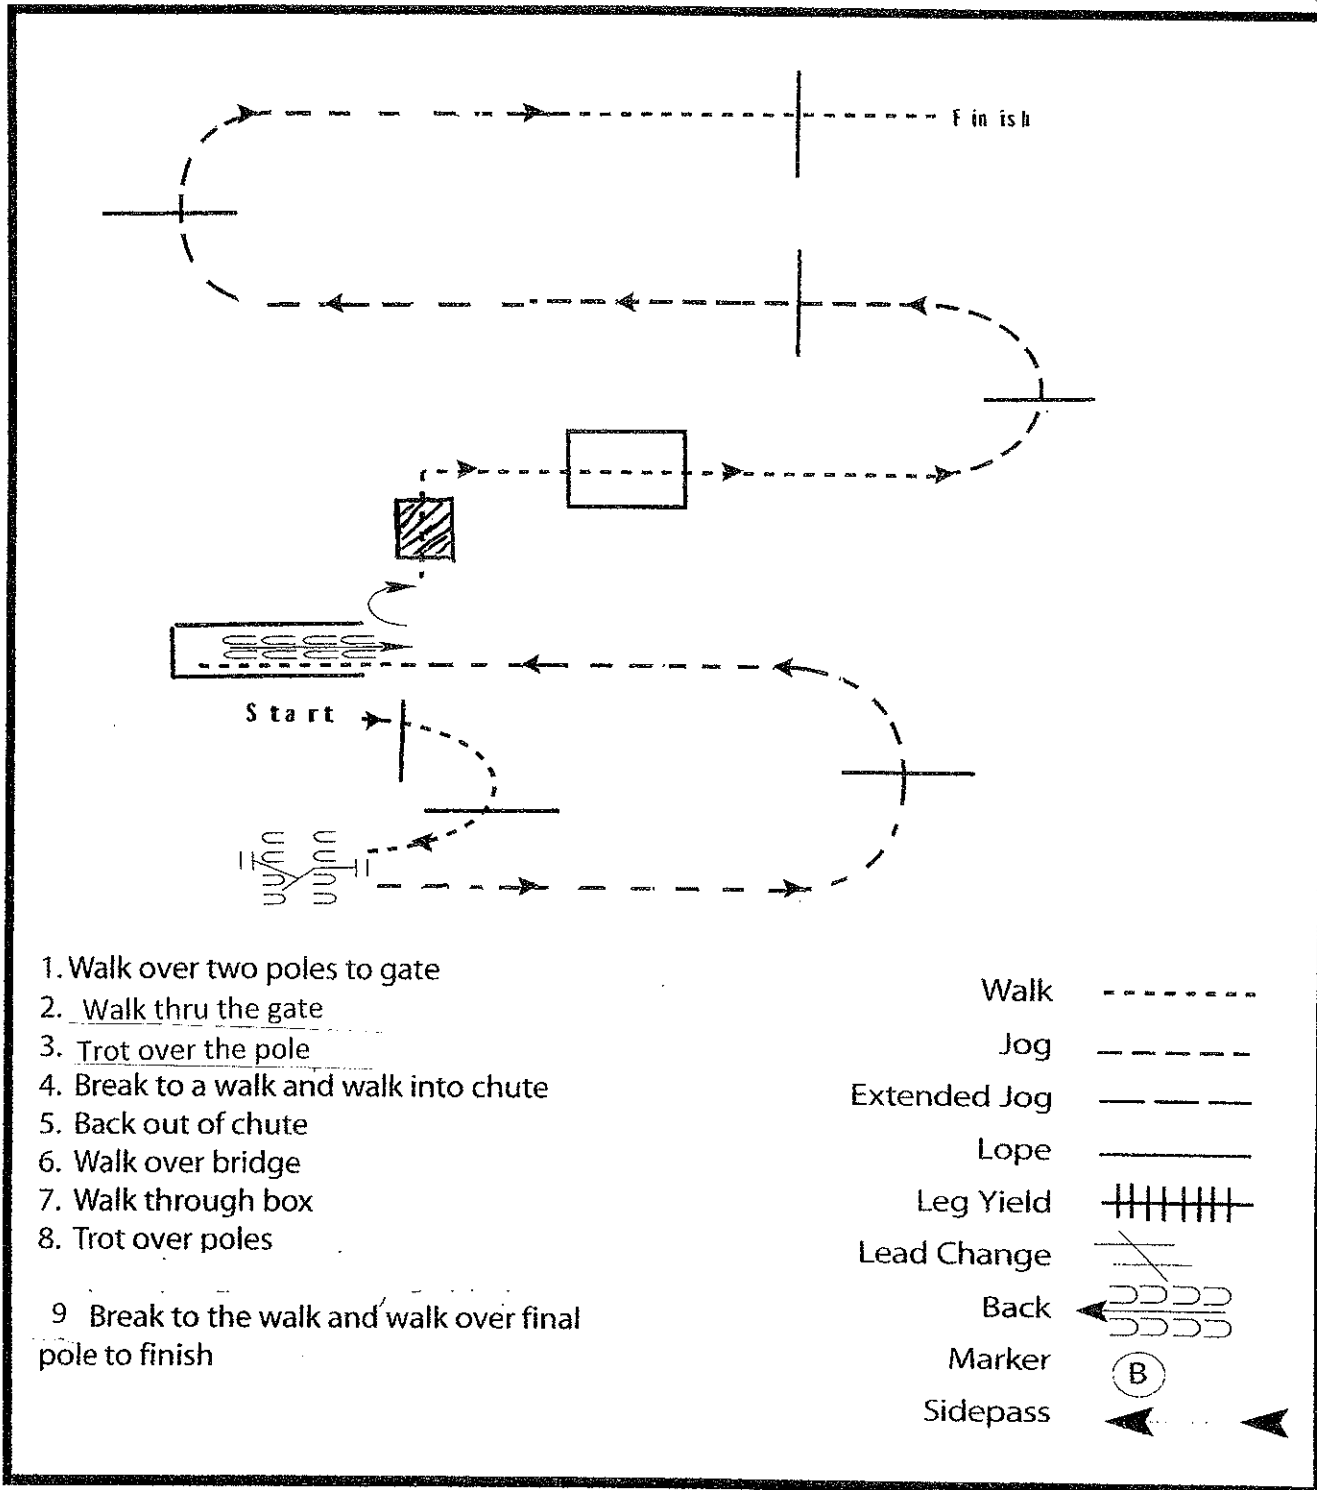

Level 1 Walk-Trot /Small Fry

August 14, 2020

Small-Fry Showmanship

Show Date: 8-14

1. Start at A. Trot to and around B.
2. Continue at a trot and perform a left turn to C and stop.
3. Set up
4. Inspection
5. When dismissed, back
6. Perform a 90 turn, exit at a walk

Pattern Provided by:

The Judges

Small-Fry/Walk-Trot Equitation

Show Date: 8-14

1. Begin at A. Walk 6 steps then trot right diagonal around B
2. Half way to C change diagonals.
3. After rounding C trot to D
4. Stop at D and Back
5. Exit at a sitting trot

Pattern Provided by:

The Judges

Small-Fry/Walk-Trot Horsemanship

Show Date: 8-14

1. At A, Walk one horse length, then jog to B
2. At B perform a tight turn towards C
3. Continue at at jog to and around C then,
4. Extend the Jog to D
5. Stop and Back
6. Exit at a walk

Pattern Provided by:
The Judges

WPQHA Novice Show

All Walk Trot Trail

Show Date: 8/14/20

1. Walk over two poles to gate
2. Walk thru the gate
3. Trot over the pole
4. Break to a walk and walk into chute
5. Back out of chute
6. Walk over bridge
7. Walk through box
8. Trot over poles
9. Break to the walk and walk over final pole to finish