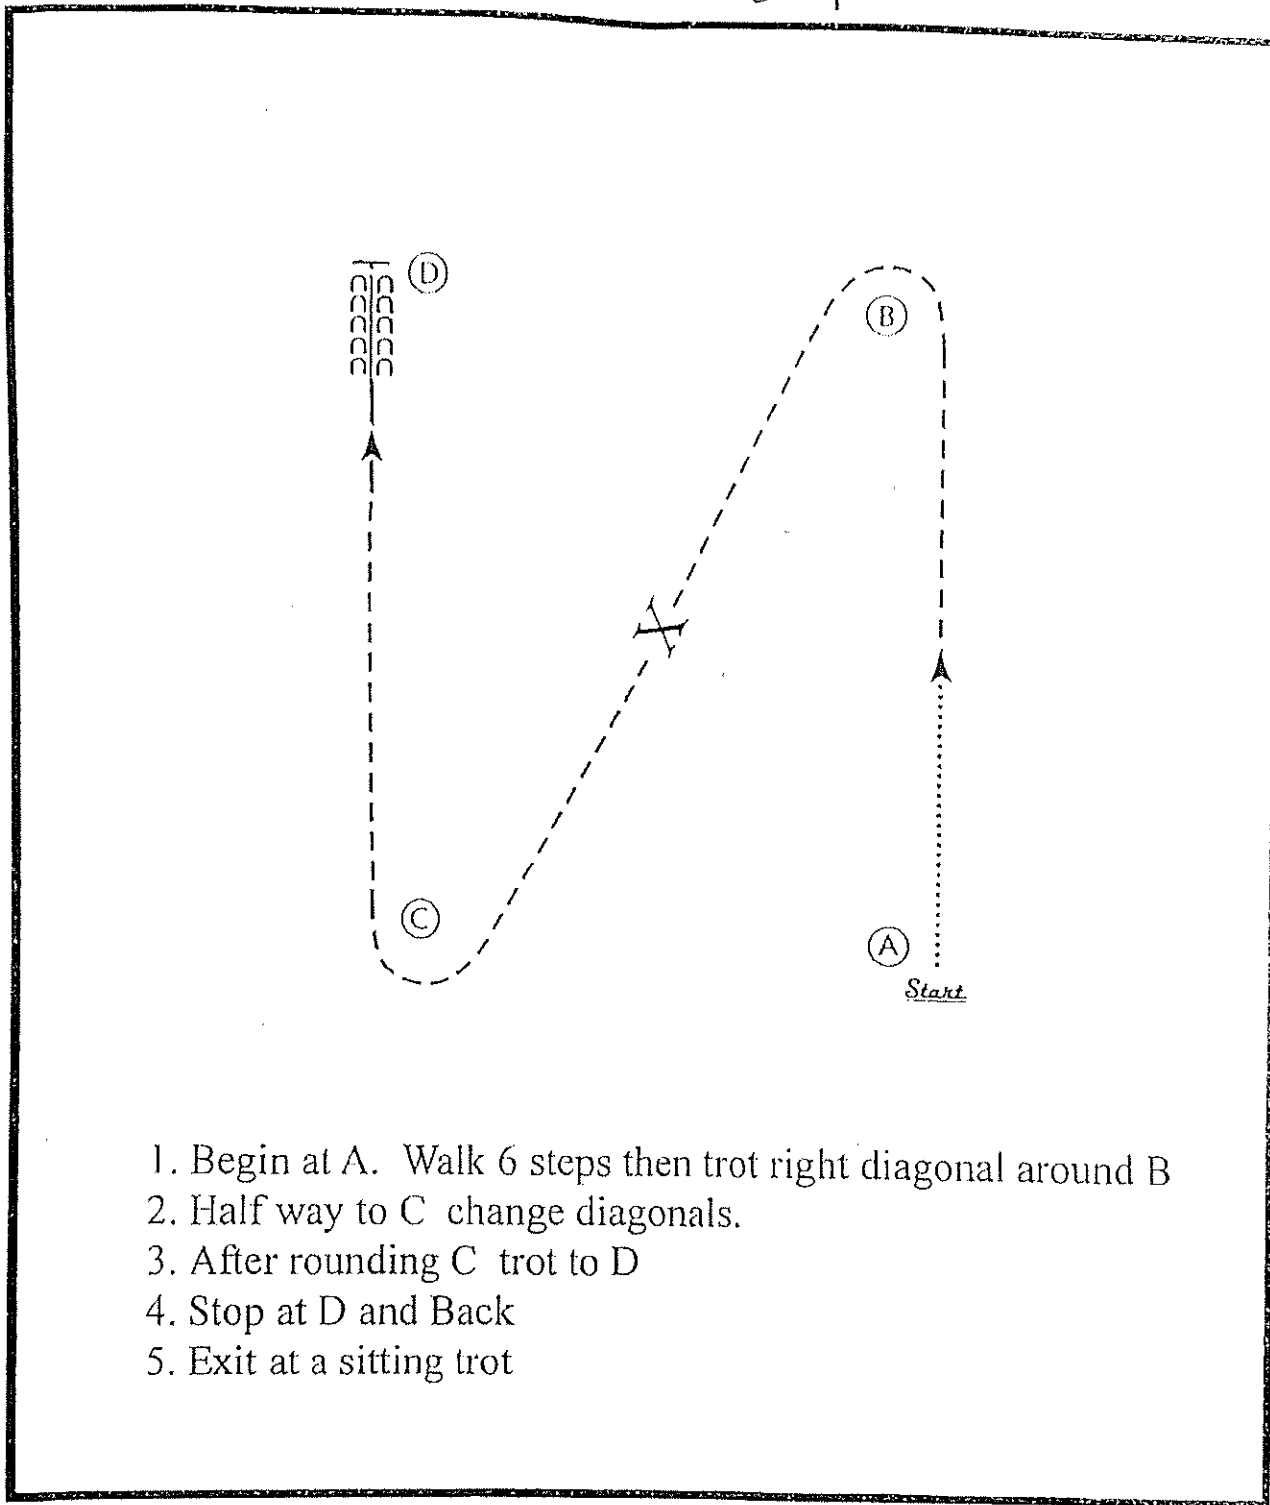

Level 1 Walk-Trot /Small Fry

August 14, 2020

Small-Fry Showmanship

Show Date: 8-14

1. Start at A. Trot to and around B.
2. Continue at a trot and perform a left turn to C and stop.
3. Set up
4. Inspection
5. When dismissed, back
6. Perform a 90 turn, exit at a walk

Pattern Provided by:

The Judges

Small-Fry/Walk-Trot Equitation

Show Date: 8-14

1. Begin at A. Walk 6 steps then trot right diagonal around B
2. Half way to C change diagonals.
3. After rounding C trot to D
4. Stop at D and Back
5. Exit at a sitting trot

Pattern Provided by:

The Judges

Small-Fry/Walk-Trot Horsemanship

Show Date: 8-14

1. At A, Walk one horse length, then jog to B
2. At B perform a tight turn towards C
3. Continue at at jog to and around C then,
4. Extend the Jog to D
5. Stop and Back
6. Exit at a walk

Pattern Provided by:
The Judges

WPQHA Novice Show

All Walk Trot Trail

Show Date: 8/14/20

1. Walk over two poles to gate
2. Walk thru the gate
3. Trot over the pole
4. Break to a walk and walk into chute
5. Back out of chute
6. Walk over bridge
7. Walk through box
8. Trot over poles
9. Break to the walk and walk over final pole to finish