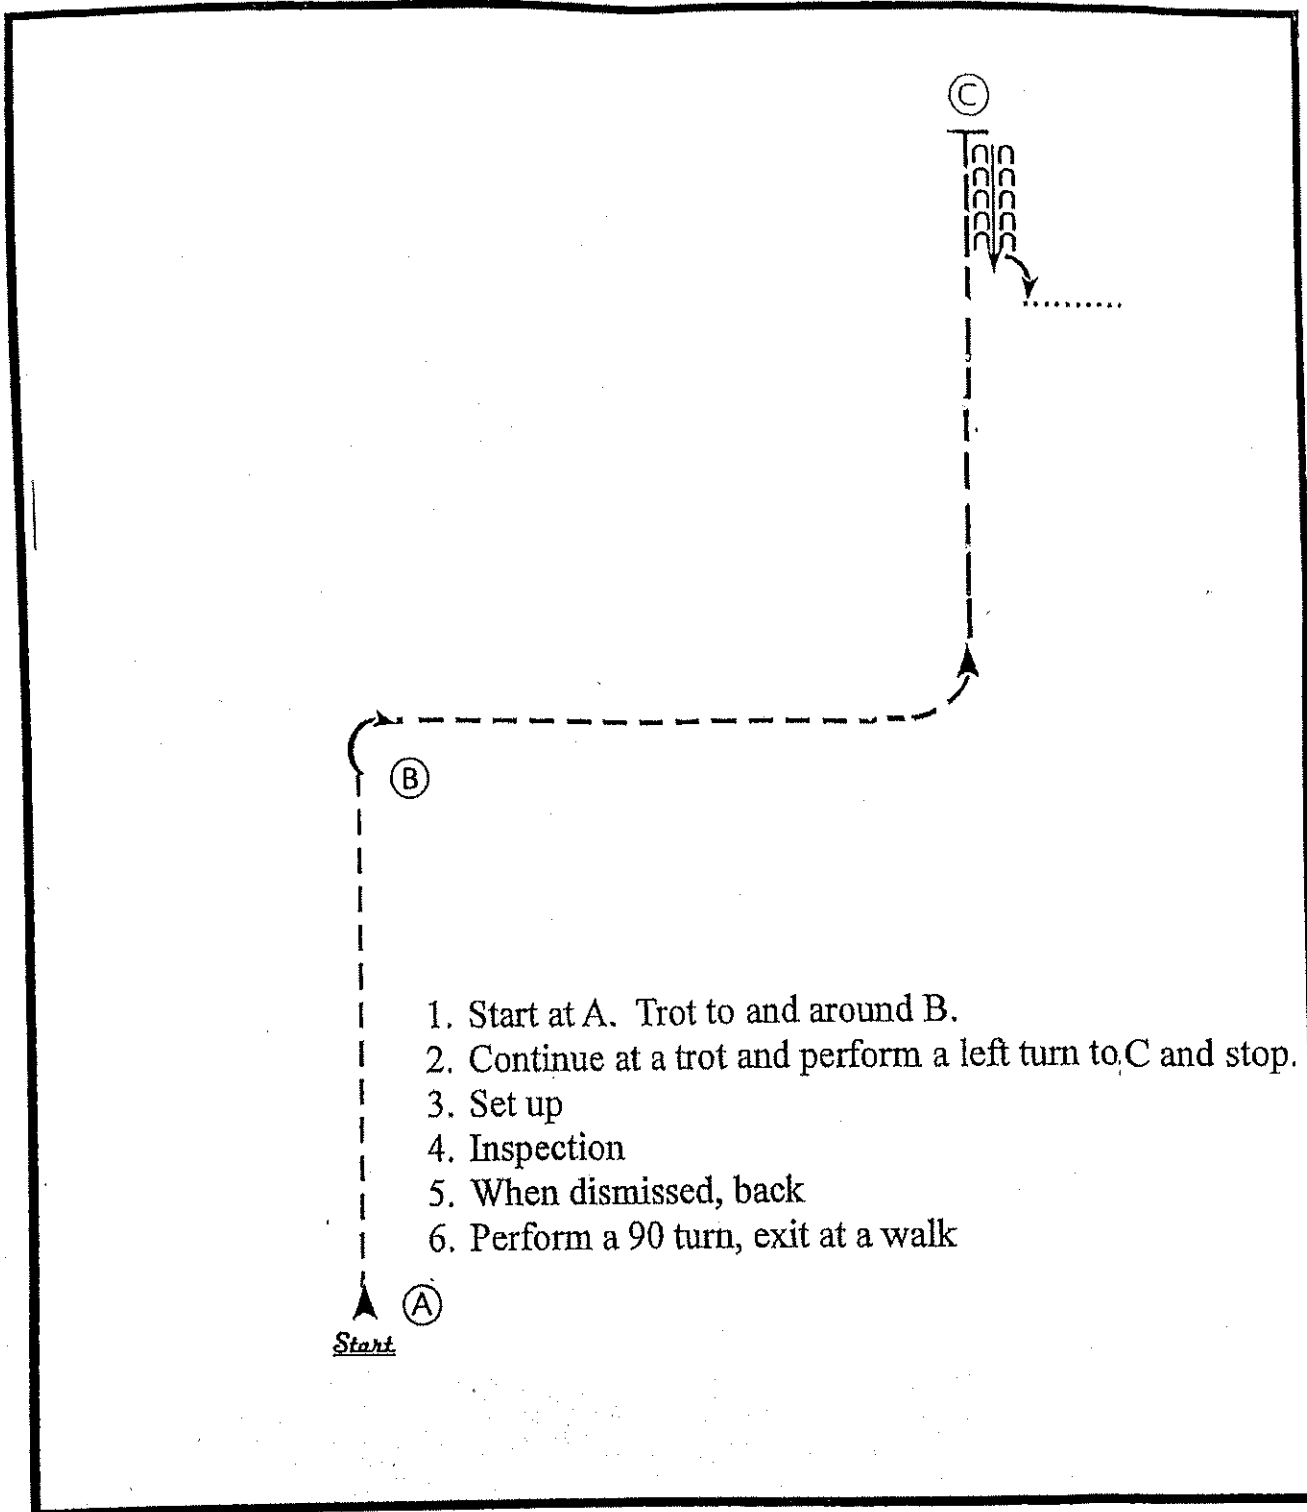

Level 1 Walk-Trot /Small Fry

August 14, 2020

Small-Fry Showmanship

Show Date: 8-14

1. Start at A. Trot to and around B.
2. Continue at a trot and perform a left turn to C and stop.
3. Set up
4. Inspection
5. When dismissed, back
6. Perform a 90 turn, exit at a walk

Pattern Provided by:

The Judges

Small-Fry/Walk-Trot Equitation

Show Date: 8-14

1. Begin at A. Walk 6 steps then trot right diagonal around B
2. Half way to C change diagonals.
3. After rounding C trot to D
4. Stop at D and Back
5. Exit at a sitting trot

Pattern Provided by:

The Judges

Small-Fry/Walk-Trot Horsemanship

Show Date: 8-14

1. At A, Walk one horse length, then jog to B
2. At B perform a tight turn towards C
3. Continue at at jog to and around C then,
4. Extend the Jog to D
5. Stop and Back
6. Exit at a walk

Pattern Provided by:
The Judges

WPQHA Novice Show

All Walk Trot Trail

Show Date: 8/14/20

1. Walk over two poles to gate
2. Walk thru the gate
3. Trot over the pole
4. Break to a walk and walk into chute
5. Back out of chute
6. Walk over bridge
7. Walk through box
8. Trot over poles
9. Break to the walk and walk over final pole to finish