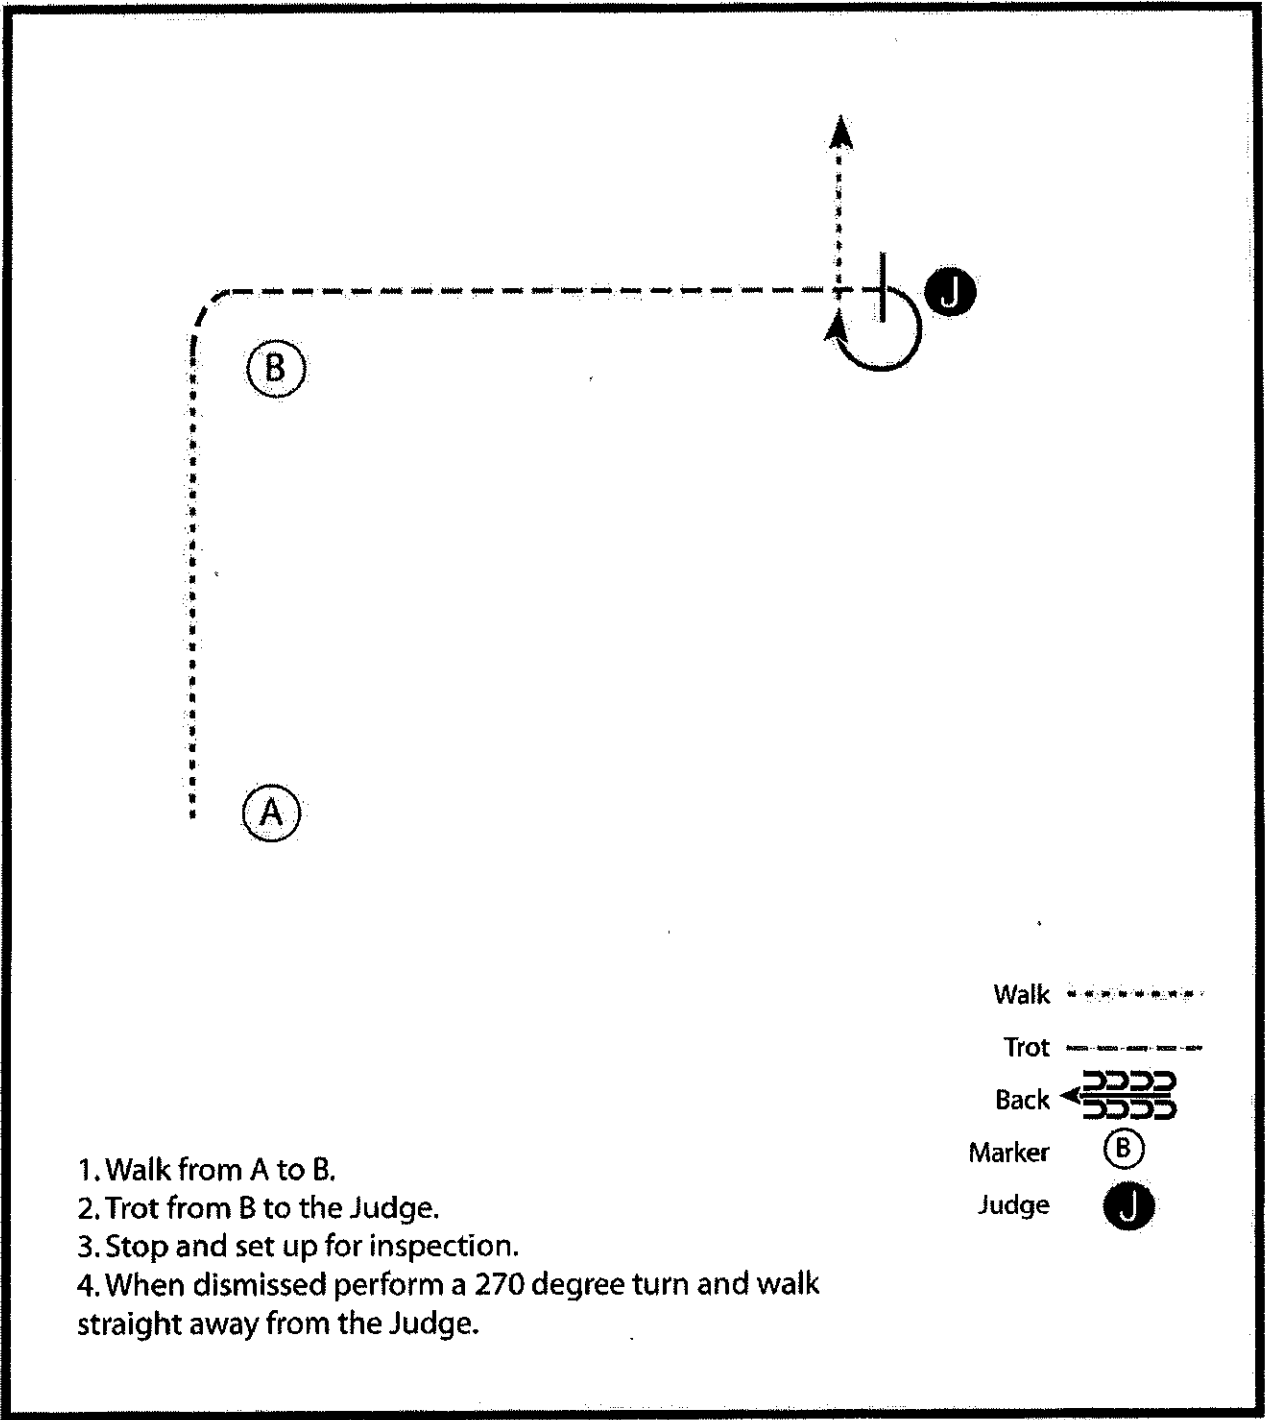

SHOWMANSHIP SMALL FRY

www.HorseShowPatterns.com

www.HorseShowPatterns.com

[S WT_2]

Pattern Provided by:
THE JUDGES