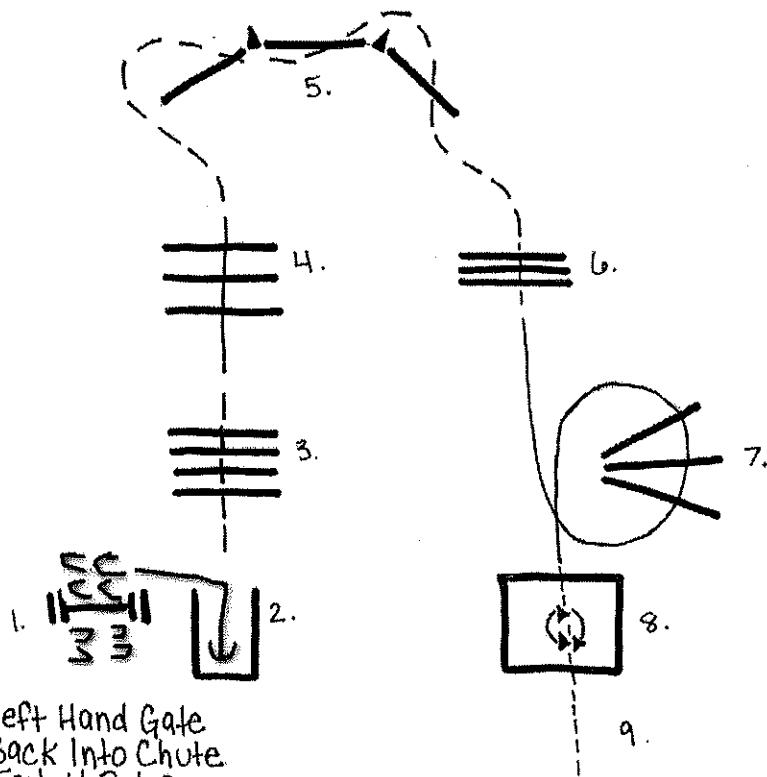

Please exit at a jog.

Walk	-----
Jog	-----
Extended Jog	-----
Lope	-----
Leg Yield	
Lead Change	↘
Back	←←←
Marker	(B)
Sidepass	←←←

[WH/WT-23]

Pattern Provided by:
CAYCE MILLER

WPQHA PRE BASH NOVICE SHOW

HUNTER HACK (LEVEL 1 YOUTH & AMATEUR)

Show Date: 08-12-2022

www.HorseShowPatterns.com

www.HorseShowPatterns.com

[HH/60-8]

Pattern Provided by:
CAYCE MILLER

Trail

Nov 1/4th & Ama
Rookie 1/4th & Ama

1. Left Hand Gate
2. Back Into Chute
3. Trot 4 Poles
4. Right Lead Lope
5. Trot Serpentine
6. Walk over Elevated Poles
7. Left Lead Lope
8. Stop Before Box, Walk Into Box, 360 Either Direction
9. Walk out Pattern is Complete

Friday

All Walk/Trot

1. Start In Chute. Back Straight out
2. Perform 180° Turn Either Direction
3. Trot 2 sets of Poles
4. Trot Serpentine
5. Walk Poles
6. Trot Poles
7. Stop Before Box, Walk Through Box, Pattern Complete