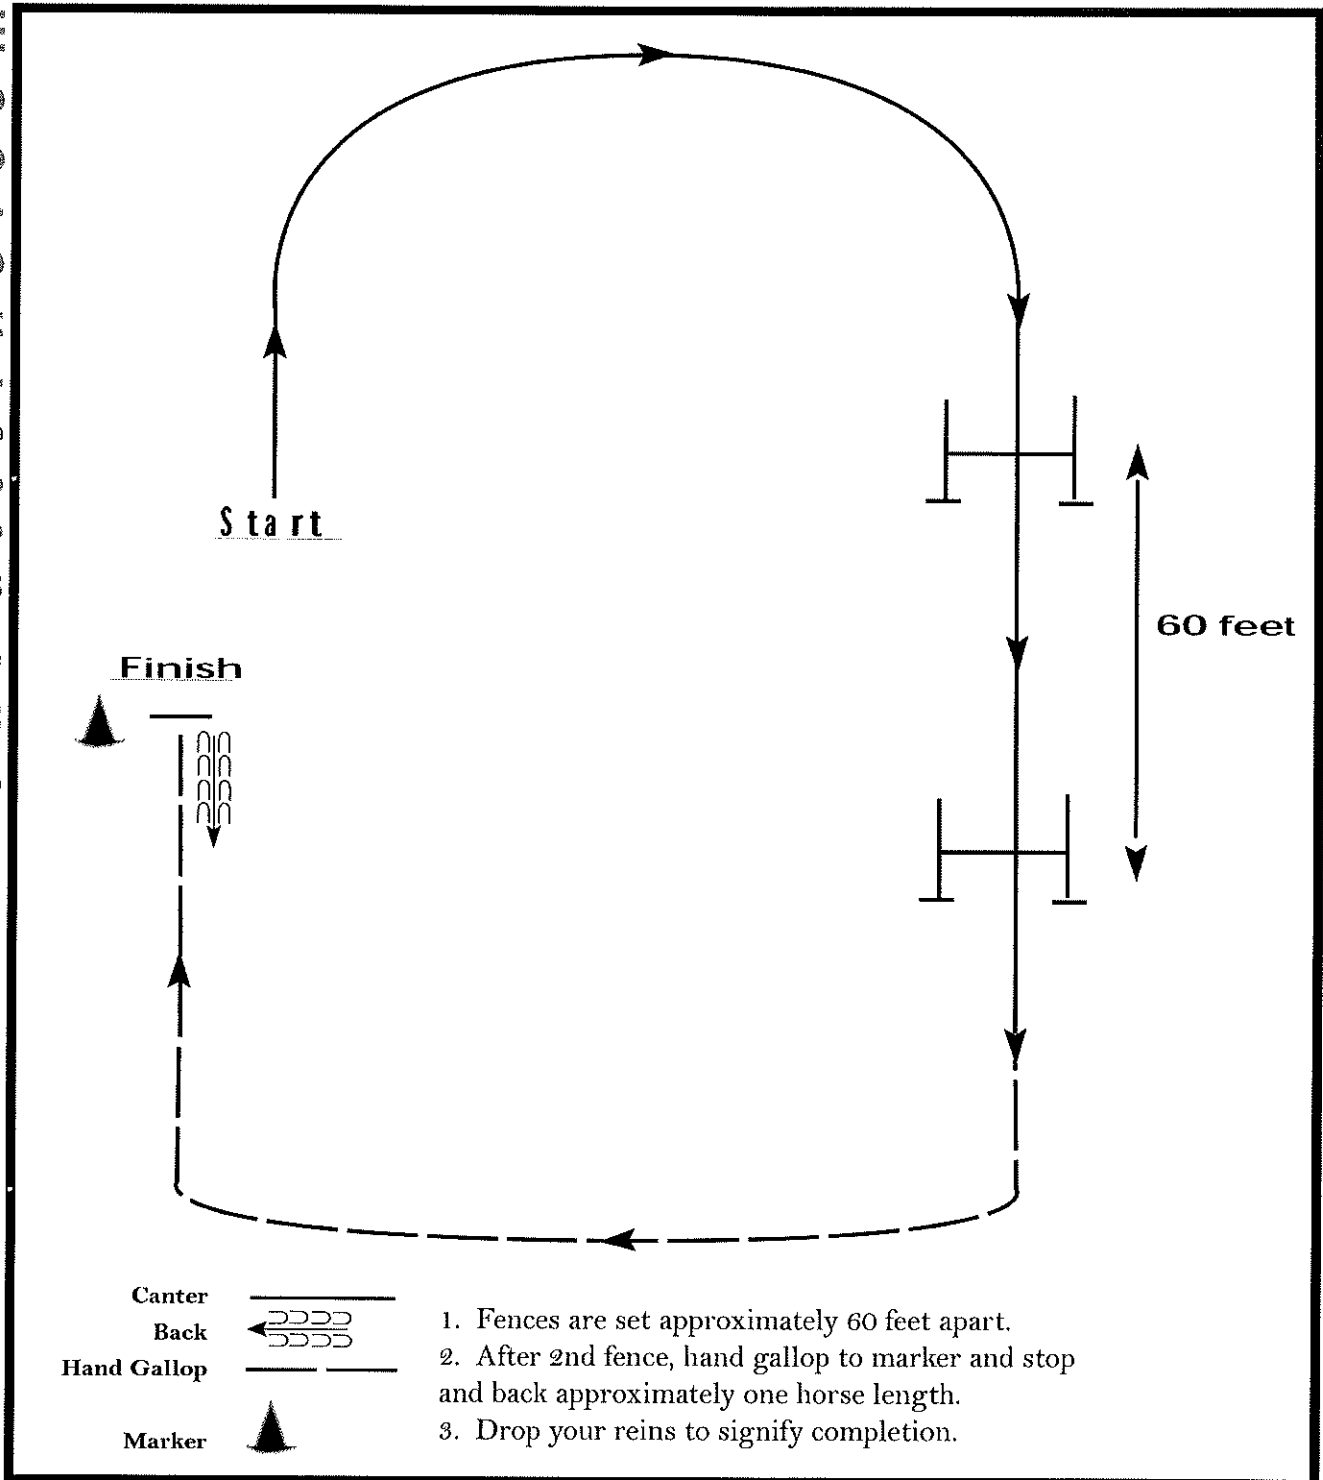

WPQHA PRE BASH NOVICE SHOW

HUNTER HACK (LEVEL 1 YOUTH & AMATEUR)

Show Date: 08-12-2022

www.HorseShowPatterns.com

www.HorseShowPatterns.com

[HH/60-8]

Pattern Provided by:
CAYCE MILLER