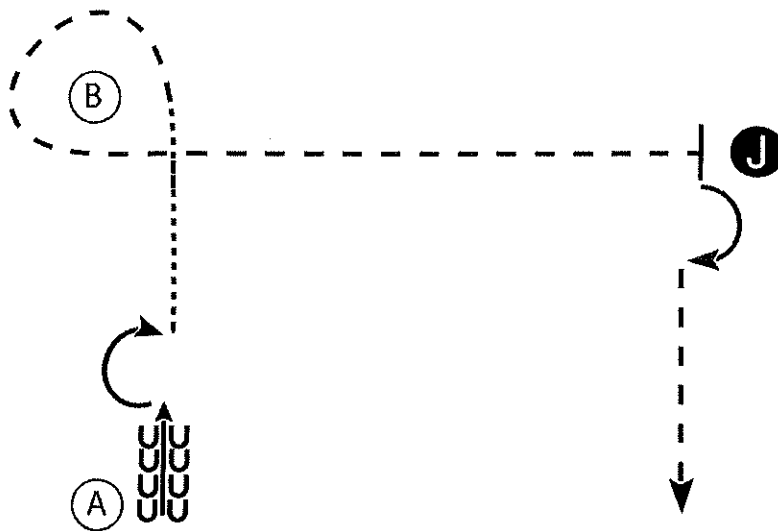

1. Walk from A to B.
2. Stop and perform a 270 degree turn.
3. Trot half way to C, break to walk and walk to C.
4. Stop and set up for inspection.
5. When dismissed back four steps.
6. Perform a 90 degree turn and trot to line-up.

- Walk
- Trot - - - - -
- Back ← ← ← ← ←
- Marker (B)
- Judge (J)

[S/2-13]

Pattern Provided by:
CAYCE MILLER

WPQHA PRE BASH NOVICE SHOW

SHOWMANSHIP (YOUTH-ROOKIE/LEVEL 1)

Show Date: 08-12-2022

www.HorseShowPatterns.com

www.HorseShowPatterns.com

1. At A back 4 steps
2. Perform a 180 degree turn
3. Walk to B
4. At B trot around B and to the judge, set up for inspection
5. When dismissed perform a 90 degree turn and trot straight away from the judge