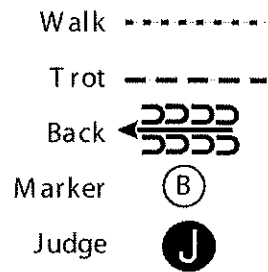

1. Walk from A to B.
2. Stop and perform a 270 degree turn.
3. Trot half way to C, break to walk and walk to C.
4. Stop and set up for inspection.
5. When dismissed back four steps.
6. Perform a 90 degree turn and trot to line-up.

- Walk
- Trot - - - - -
- Back ← ← ← ← ←
- Marker (B)
- Judge (J)

[S/2-13]

Pattern Provided by:
CAYCE MILLER

WPQHA PRE BASH NOVICE SHOW

SHOWMANSHIP (YOUTH-ROOKIE/LEVEL 1)

Show Date: 08-12-2022

www.HorseShowPatterns.com

www.HorseShowPatterns.com

1. At A back 4 steps
2. Perform a 180 degree turn
3. Walk to B
4. At B trot around B and to the judge, set up for inspection
5. When dismissed perform a 90 degree turn and trot straight away from the judge

1. Walk to B.
2. Trot around B and to judge.
3. Stop and set up for inspection.
4. When dismissed, turn 270 degrees and walk straight off.

Walk	-----
Trot	- - - - -
Back	←
Marker	ⓑ
Judge	ⓐ

[S/WT-23]

Pattern Provided by: