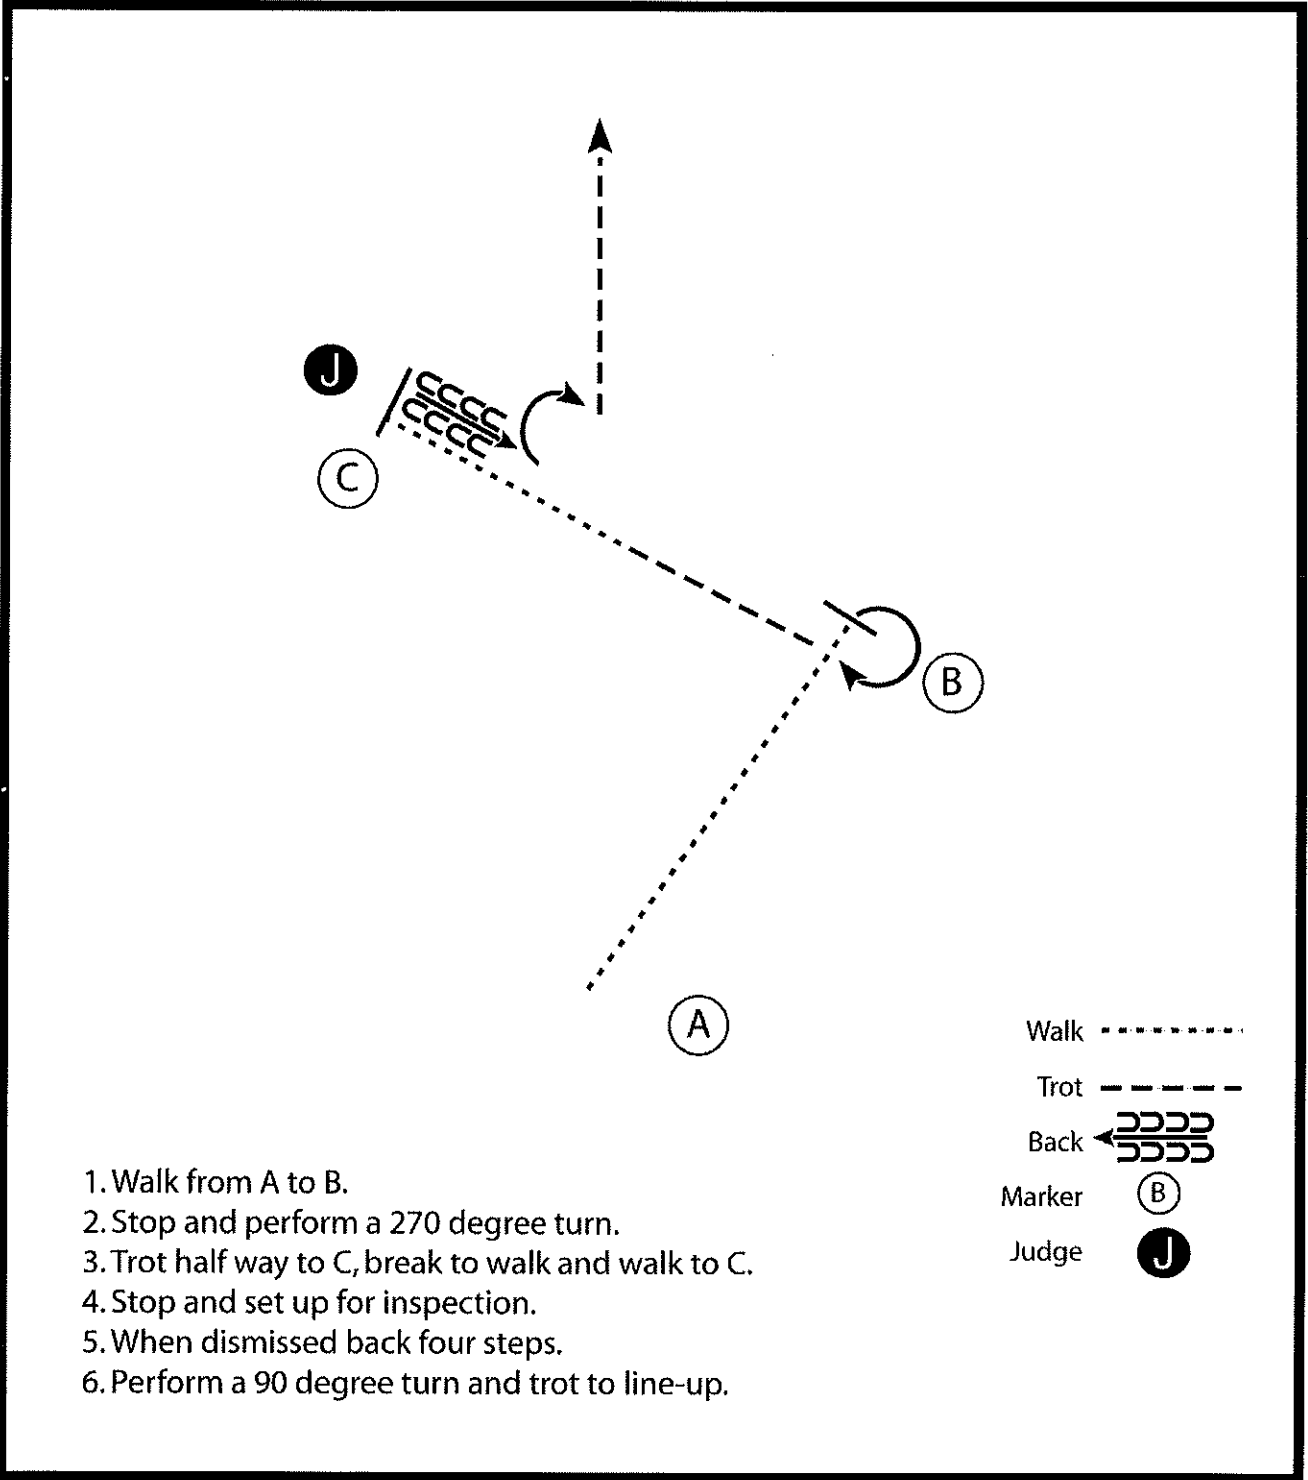

1. Walk from A to B.
2. Stop and perform a 270 degree turn.
3. Trot half way to C, break to walk and walk to C.
4. Stop and set up for inspection.
5. When dismissed back four steps.
6. Perform a 90 degree turn and trot to line-up.

- Walk
- Trot - - - - -
- Back ← ← ← ← ←
- Marker (B)
- Judge (J)

[S/2-13]

Pattern Provided by:
CAYCE MILLER

WPQHA PRE BASH NOVICE SHOW

SHOWMANSHIP (YOUTH-ROOKIE/LEVEL 1)

Show Date: 08-12-2022

www.HorseShowPatterns.com