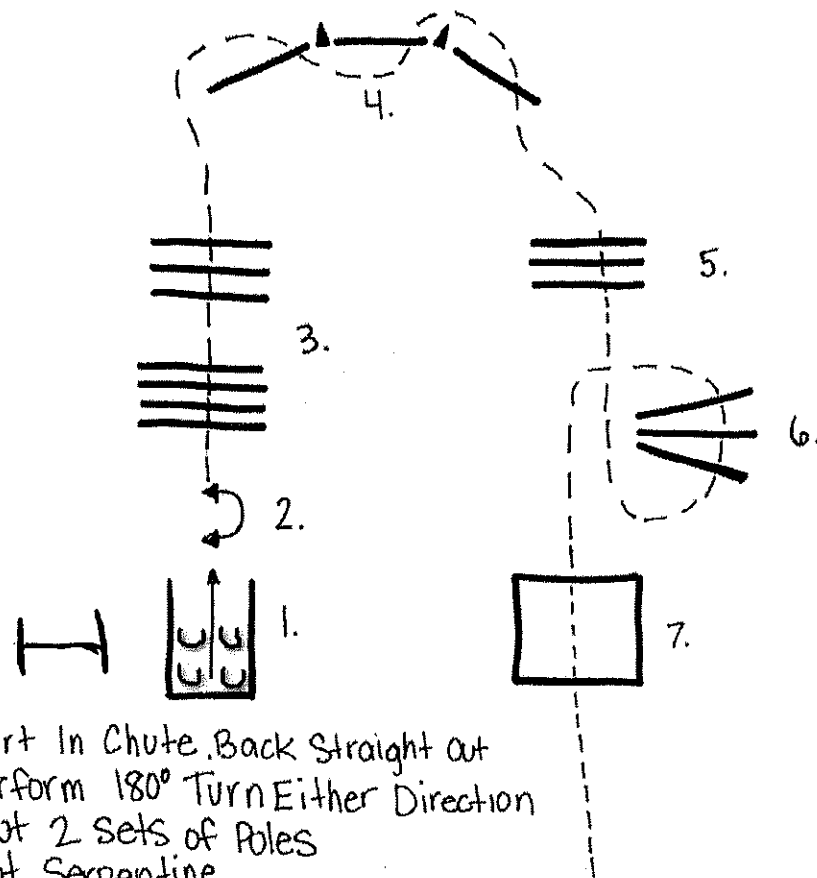

All Walk/Trot

1. Start In Chute. Back Straight out
2. Perform 180° Turn Either Direction
3. Trot 2 sets of Poles
4. Trot Serpentine
5. Walk Poles
6. Trot Poles
7. Stop Before Box, Walk Through Box, Pattern Complete

Friday